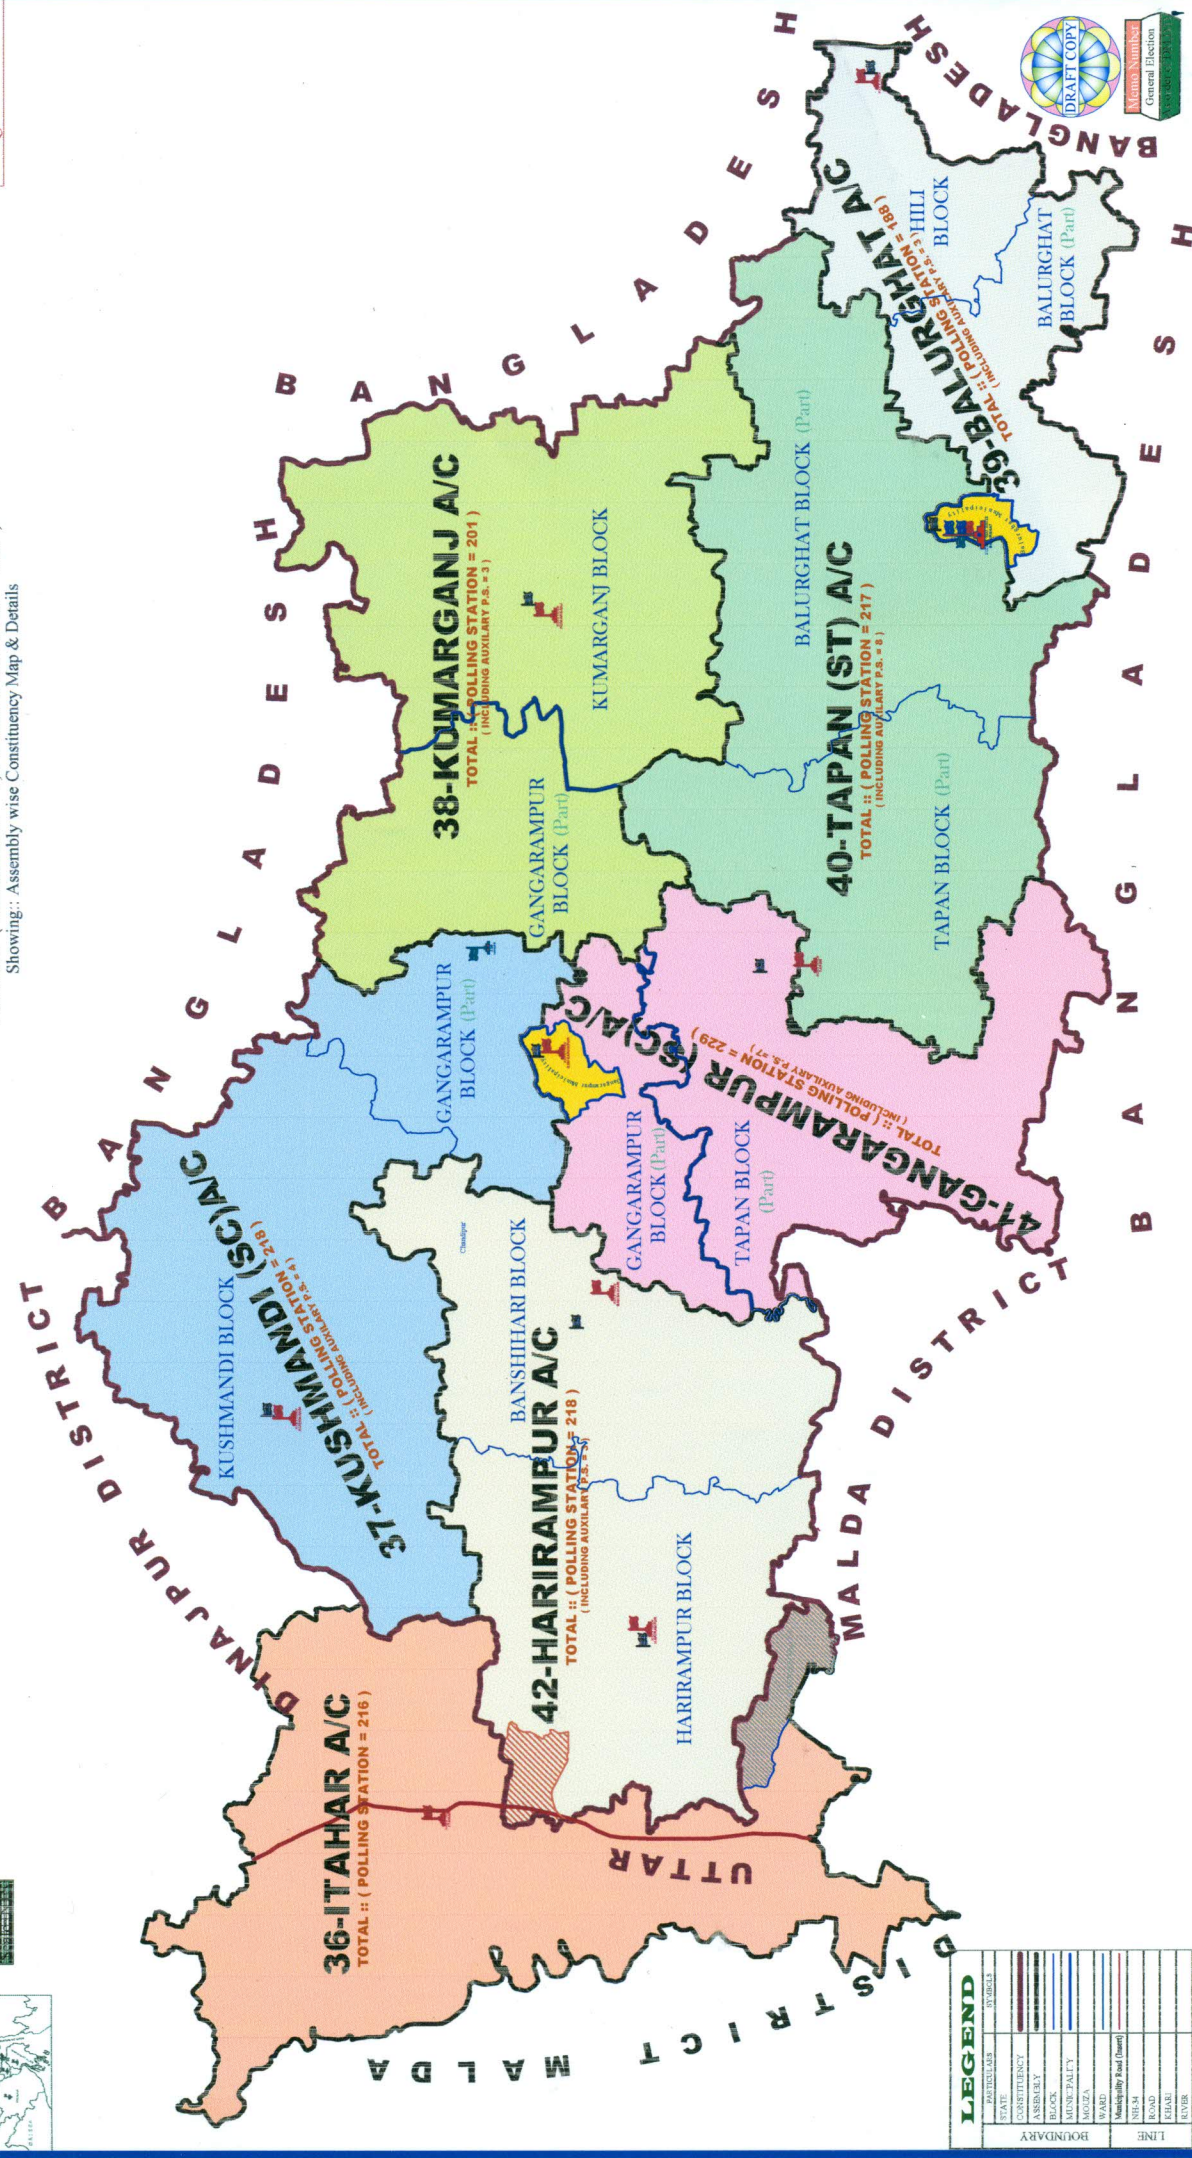

6-Balurghat Parliamentary Constituency

OFFICE OF THE DISTRICT ELECTION OFFICER & DISTRICT MAGISTRATE,
DAKSHIN DINAJPUR, BALURGHAT

TOTAL :: (ASSEMBLY = 7, POLLING STATION = 1487)
Showing :: Assembly wise Constituency Map & Details

LEGEND	
PARTICULARS	SYMBOLS
STATE	—
CONSTITUENCY	—
ASSEMBLY	—
BLOCK	—
MUNICIPALITY	—
MOUZA	—
WARD	—
Municipality Road (Dotted)	—
NH-54	—
ROAD	—
SEMI	—
RAIL	—
SCHEM	—
POLLING STATION HQ	—
OTHER POLLING STATION	—
OTHER	—
PARTY SYMBOL	—
POLLING STATION	—
BOOTH	—

As per order of DEO & District Magistrate, D/D

ONLY USE FOR GENERAL LOK-SABHA ELECTION-2014

Mentioned, election dates may be changed as per revision of electoral list by District Election Officer & District Magistrate, Dakshin Dinajpur, Balurghat.

Approved by :-

(TAPAS CHOWDHURY)
District Election Officer & District Magistrate,
6-Balurghat Parliamentary Constituency
Dakshin Dinajpur.

Serial Number
General Election