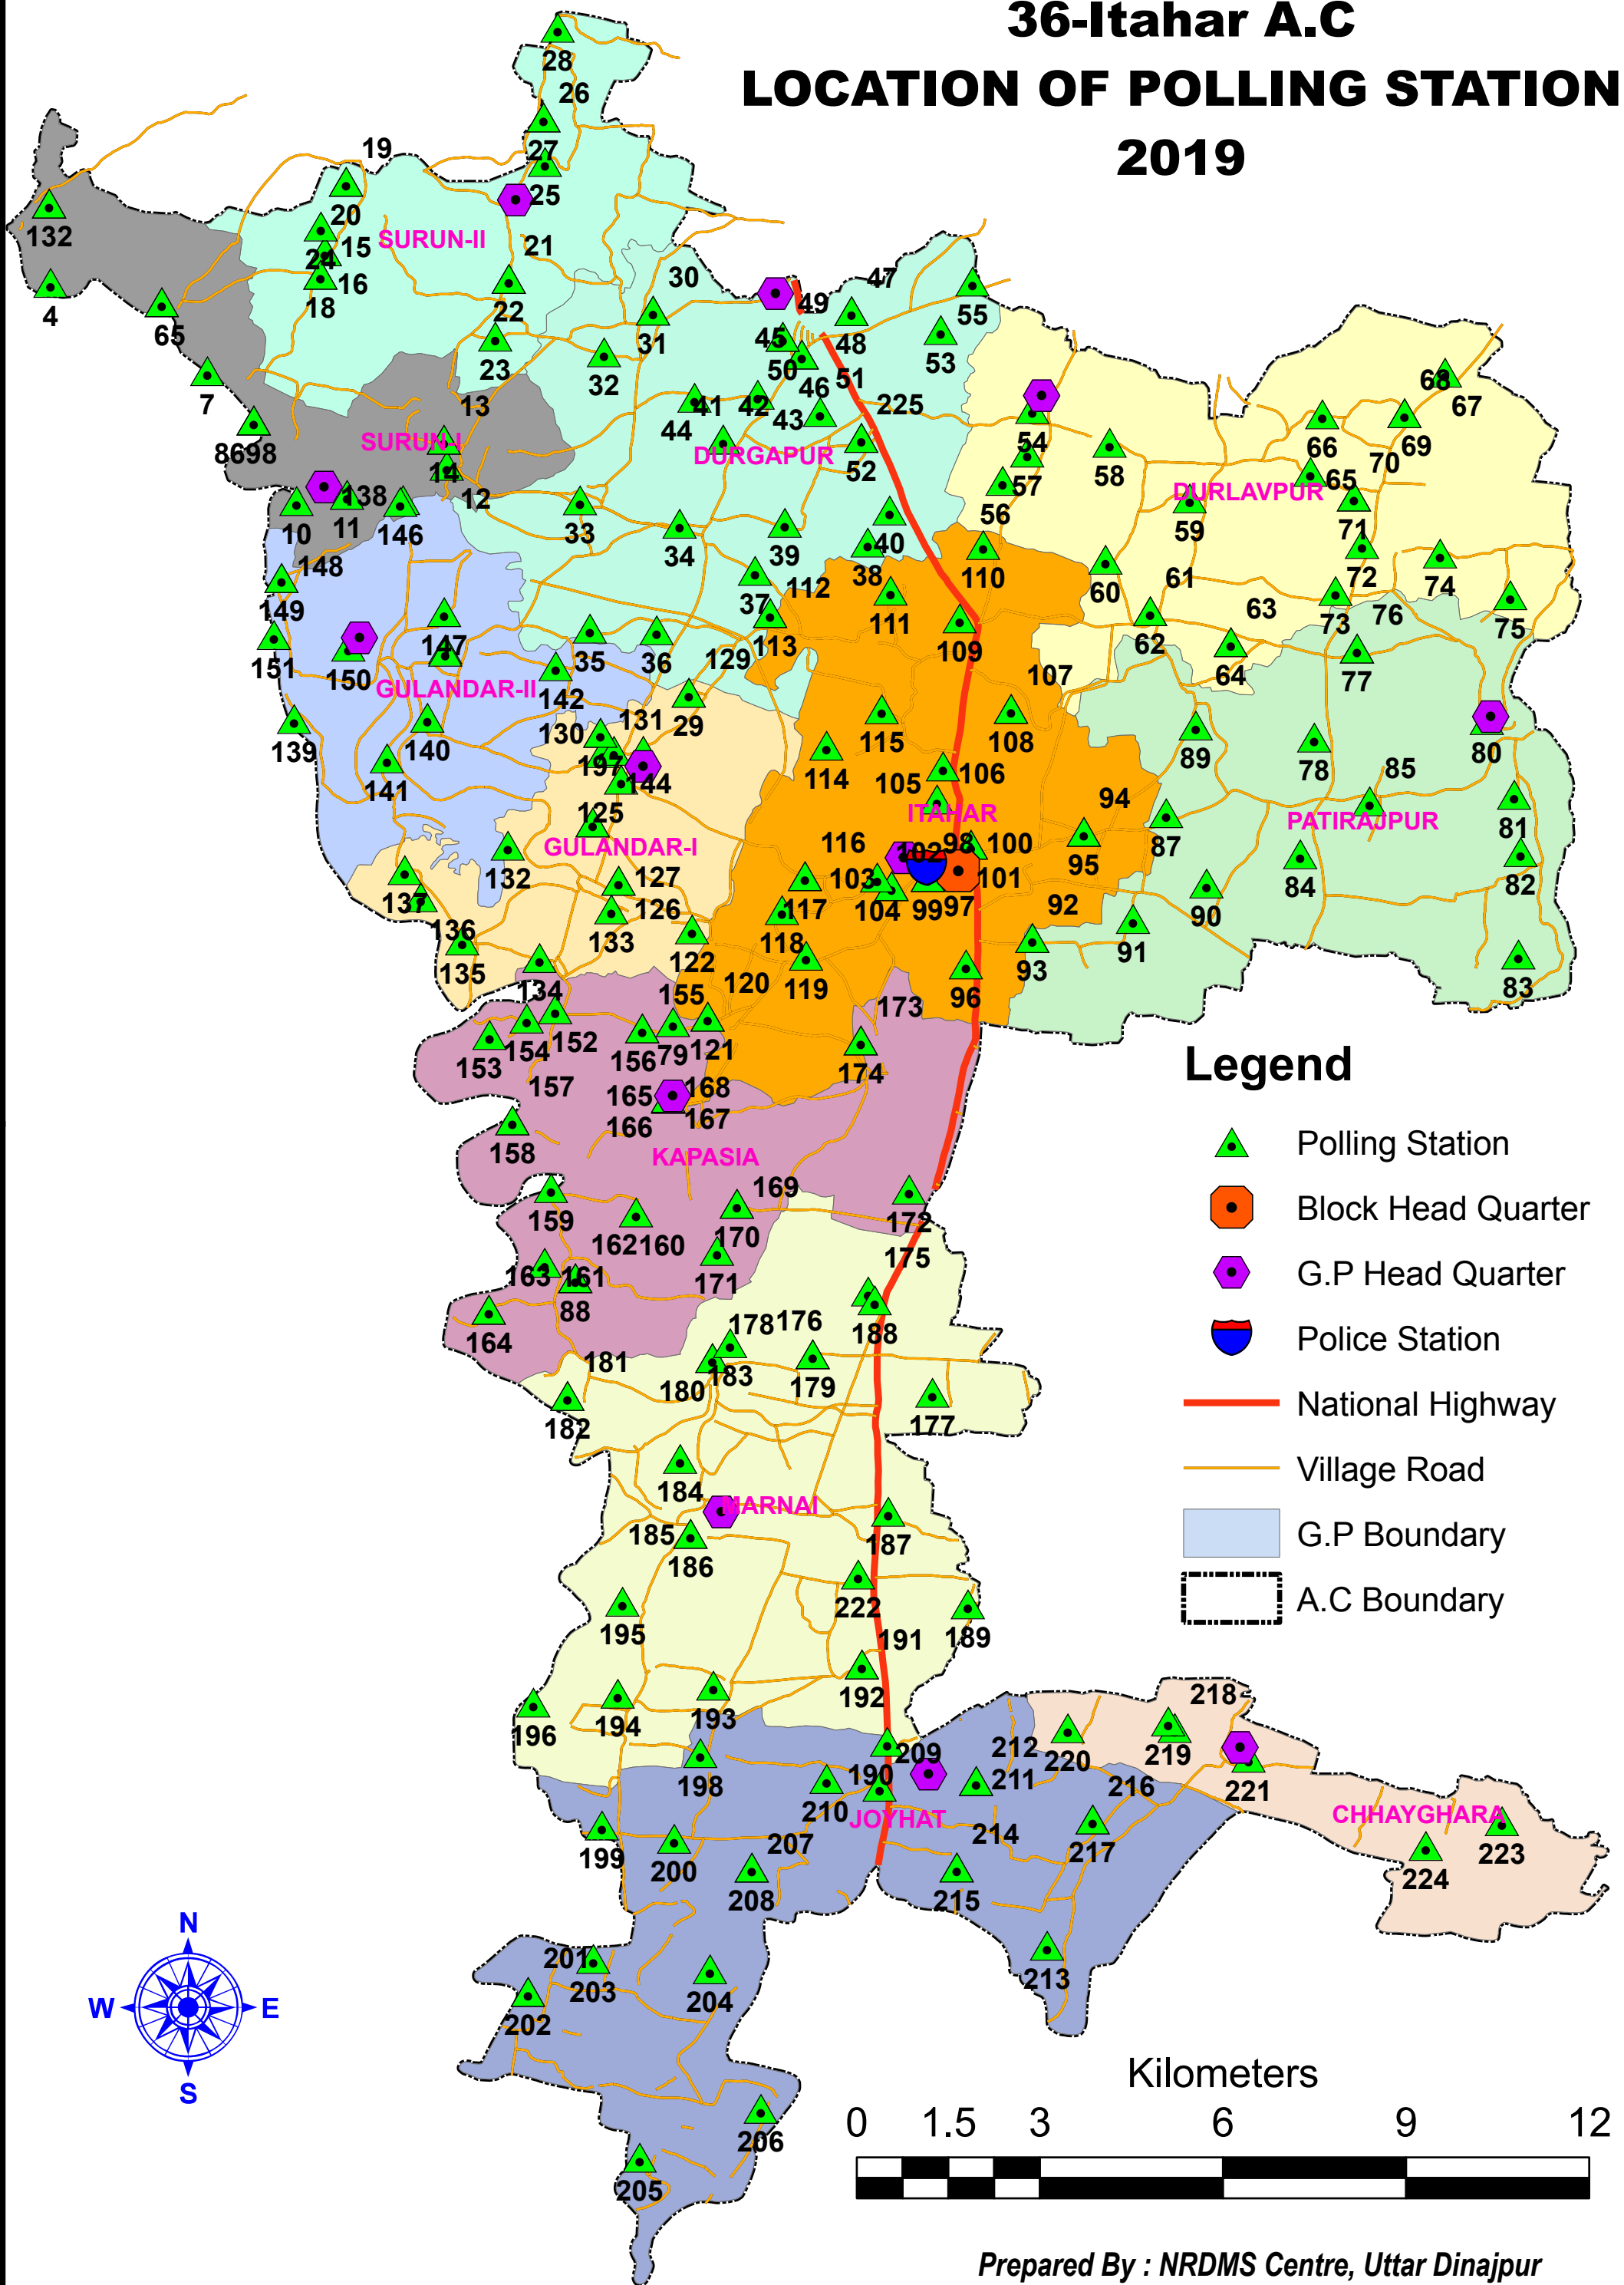

36-Itahar A.C

LOCATION OF POLLING STATION

2019

Legend

- ▲ Polling Station
- Block Head Quarter
- ⬡ G.P Head Quarter
- 🛡 Police Station
- National Highway
- Village Road
- G.P Boundary
- A.C Boundary

Kilometers